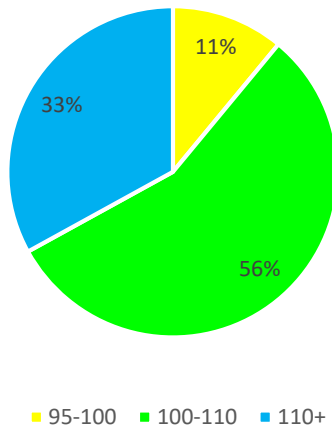

Reading SAT 2017 Scaled Score Breakdown