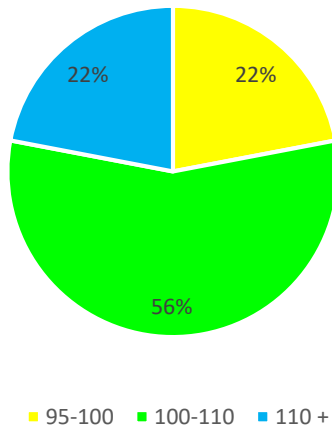

Mathematics SAT 2017 Scaled Score Breakdown